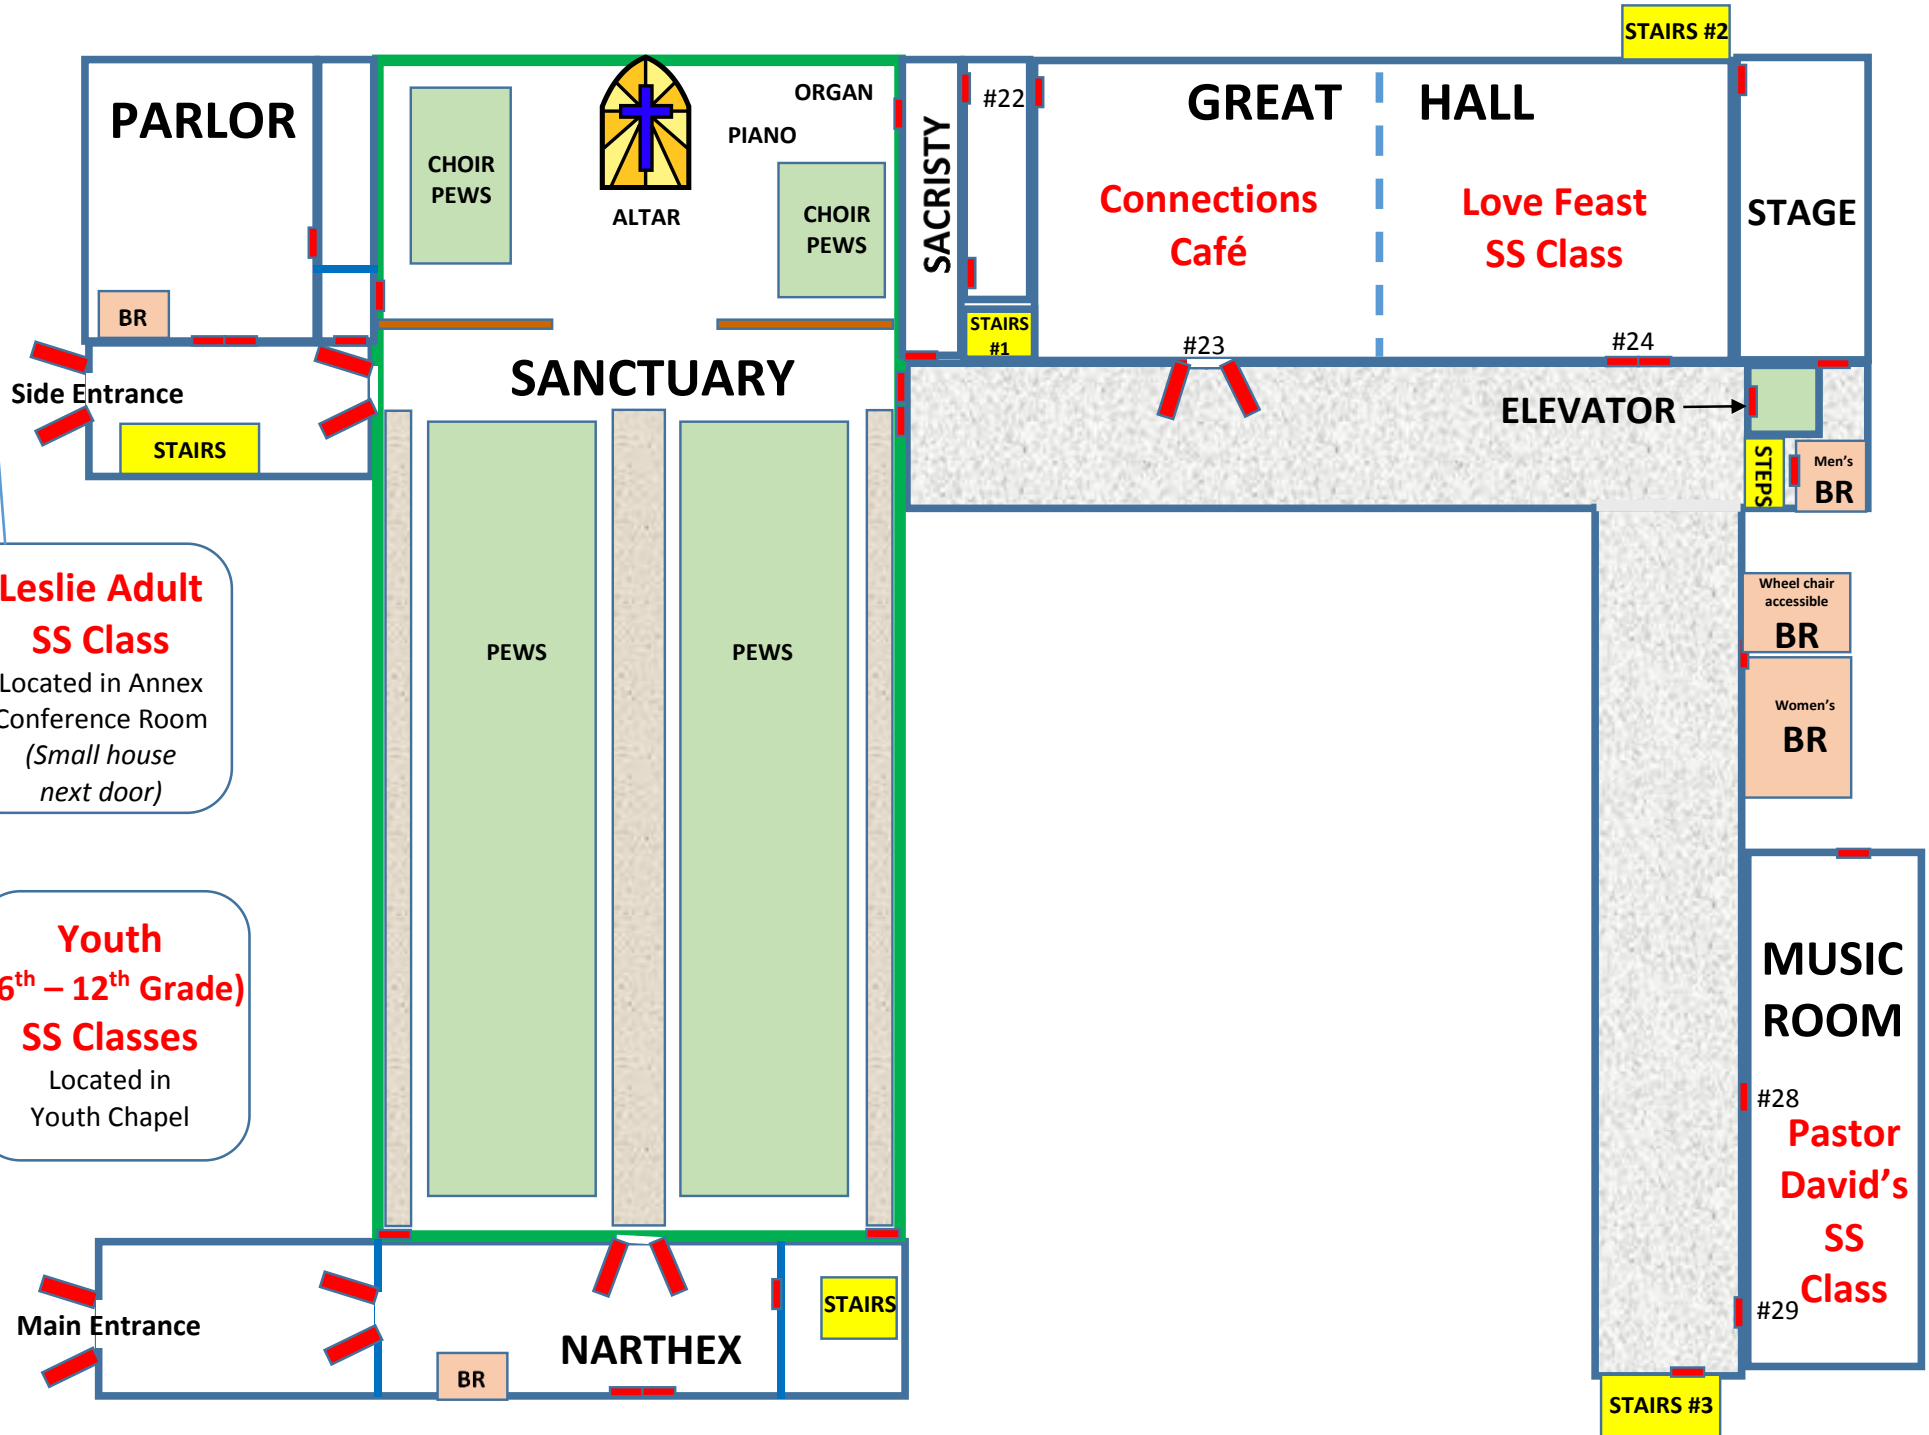

Damascus United Methodist Church

Upper Level

**Leslie Adult
SS Class**

Located in Annex
Conference Room
(Small house
next door)

**Youth
(6th – 12th Grade)
SS Classes**

Located in
Youth Chapel